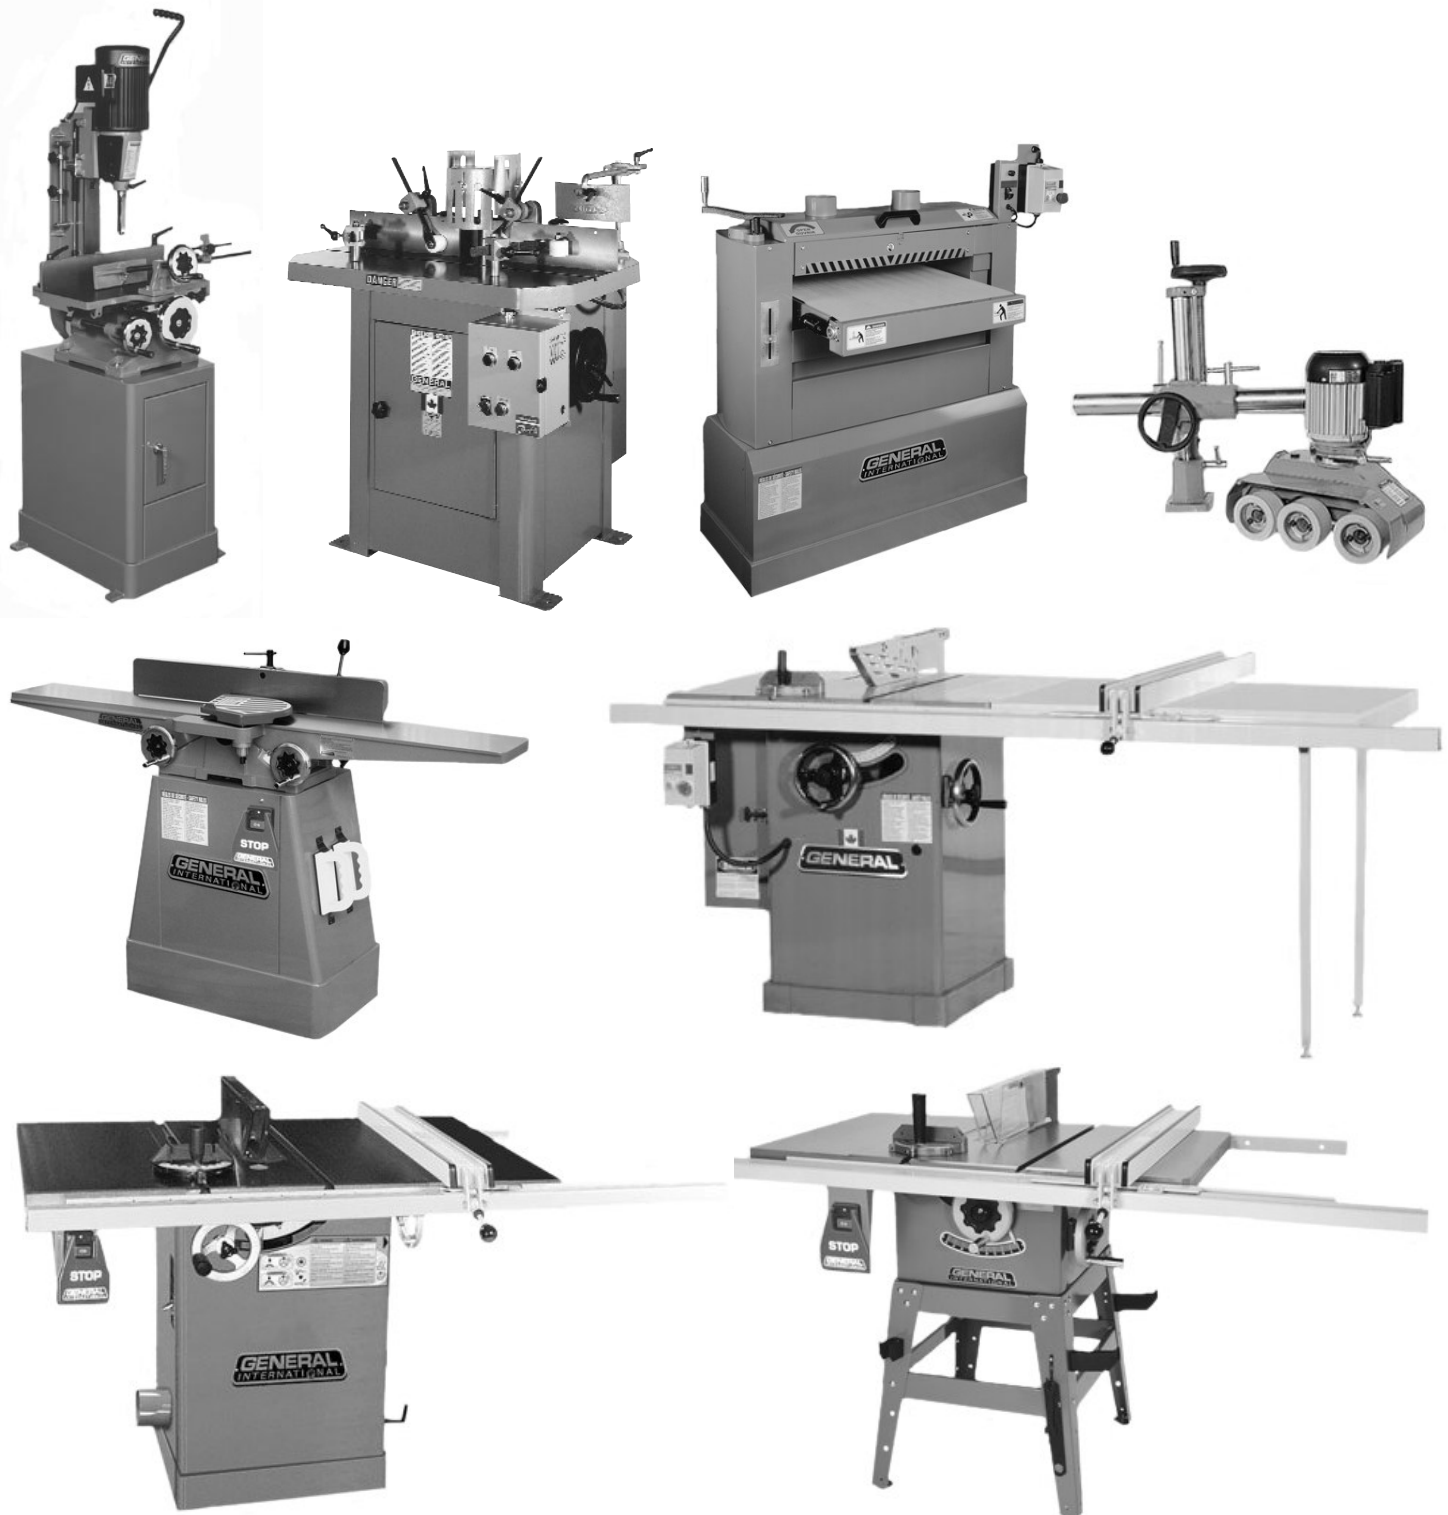

GENERAL / GENERAL INTERNATIONAL

We are a full-line General & General International distributor, stocking many machines and equipment. General has frequent promotions and sales on their equipment, so in order to stay up to date on prices and inventory please call Ballew Saw & Tool, Inc. **1-800-288-7483**.